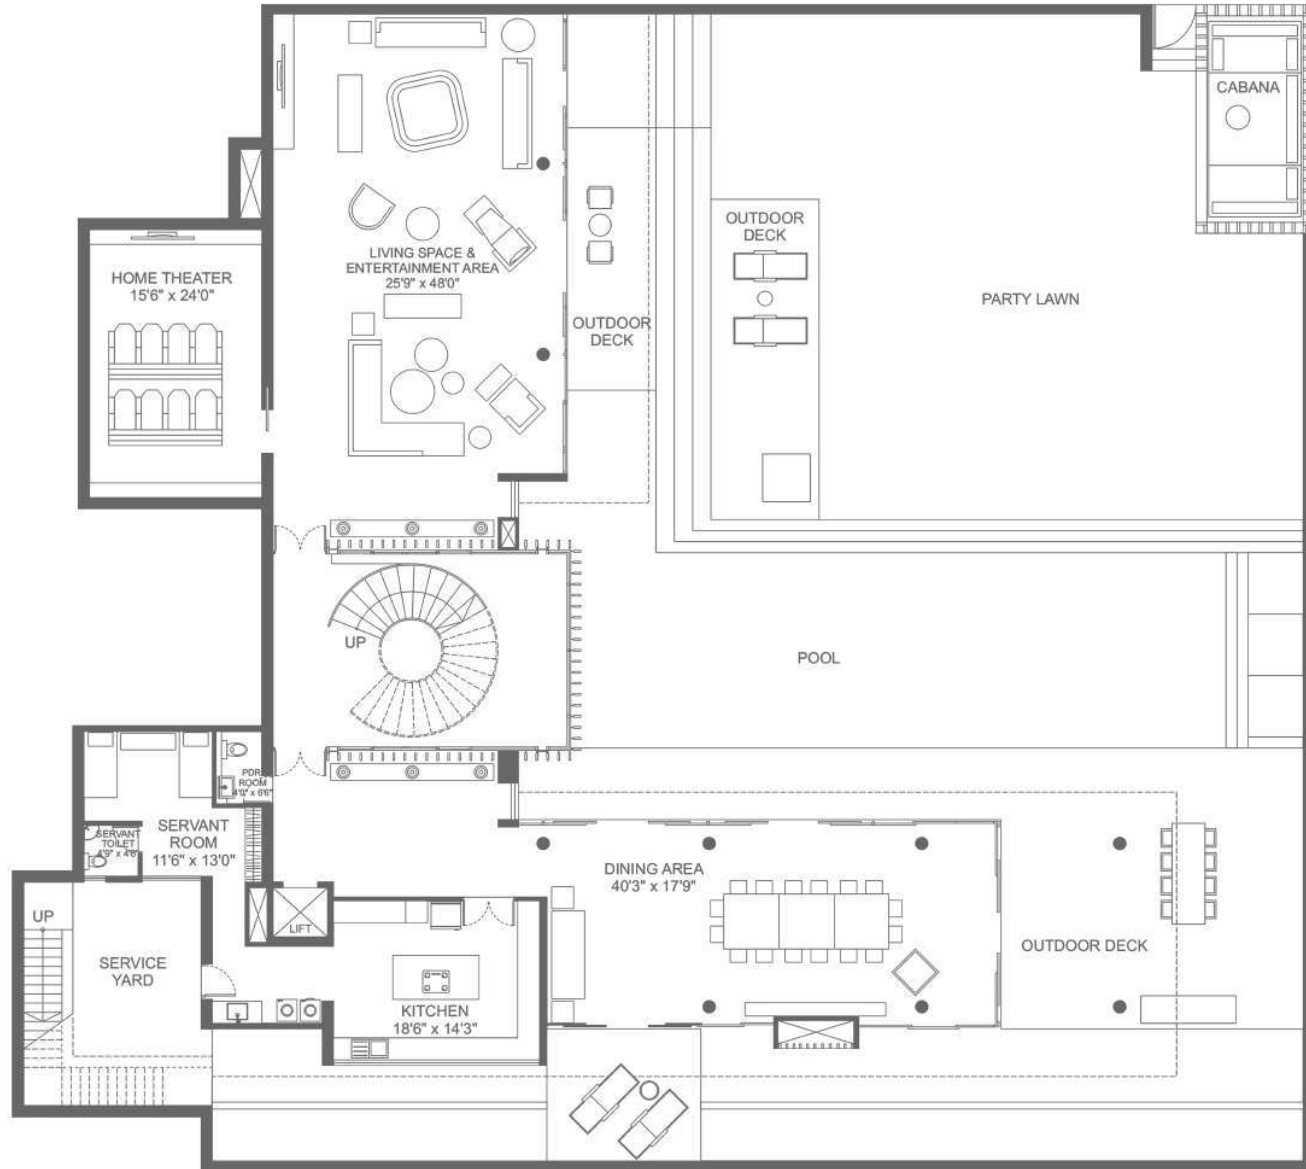

SELVA RIDGE ESTATE

MANGO VILLA

GROUND
FLOOR
PLAN